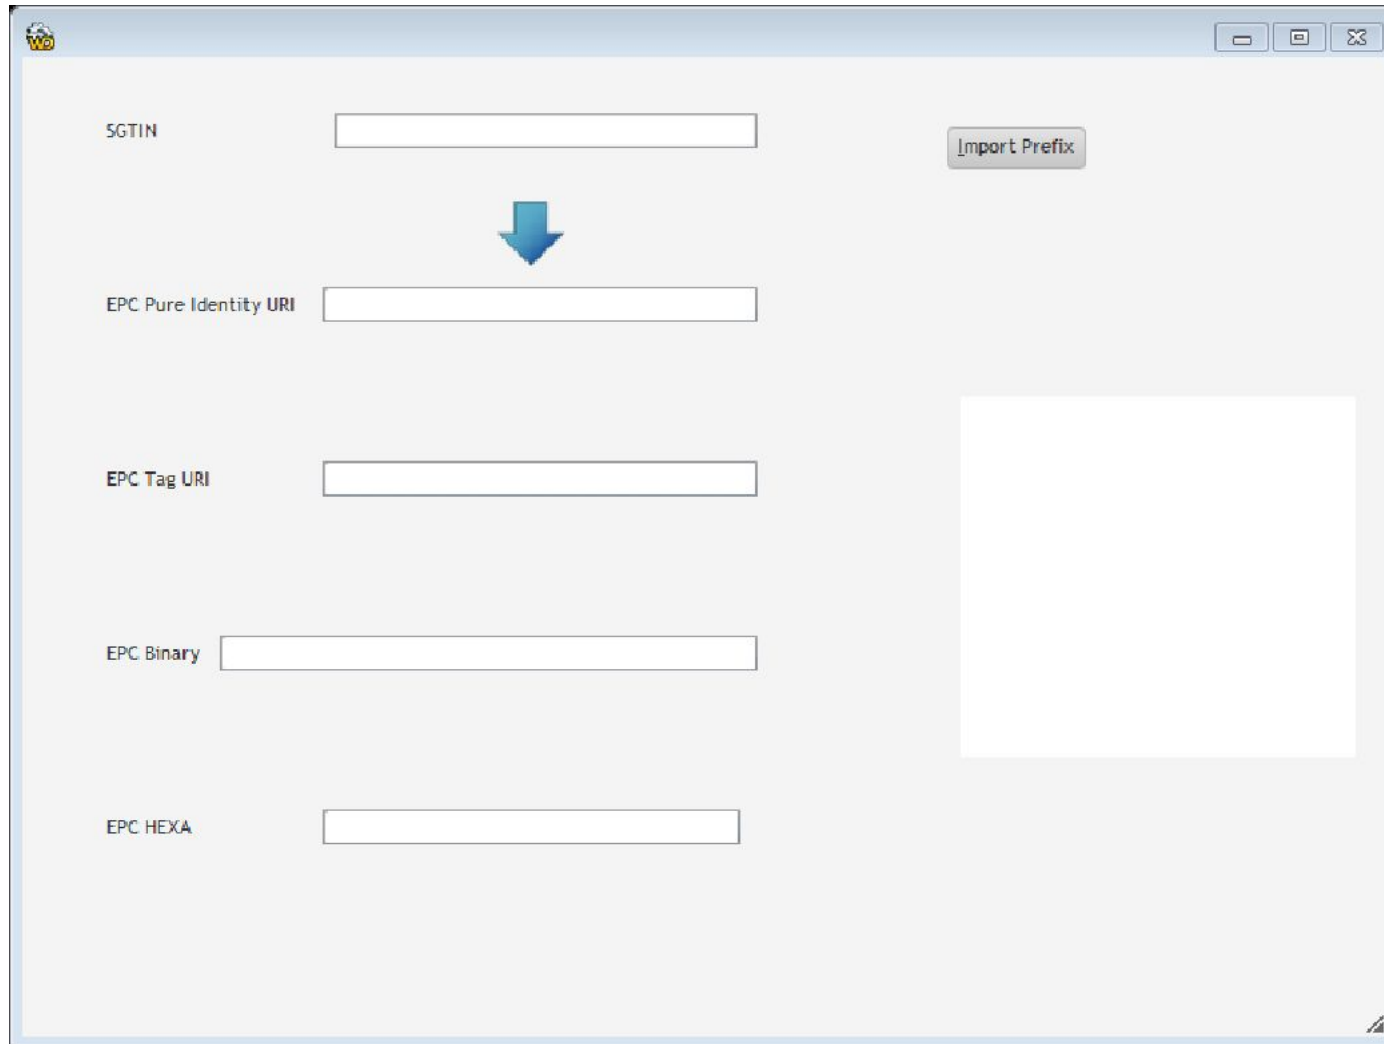

FEN_Test

Image

SITUATION

Image

The screenshot displays the Ecologistics software interface. At the top left, the logo 'Ecologistics' is visible. Below it, there are navigation controls for map styles: Plan, Satellite, Terrain, and Hybride. The main area features a map of the Netherlands with a red header 'With EPCIS' and a black data table overlay. Below the map, there is a red header 'With authorization' and the text 'We are here → BRUXAMUR'. The interface is divided into four data tables:

Col	Date	Heure	EPCIS : Situation	BizStep

Col	Date	Heure	EPCIS : HISTO	BizStep

Col	Date	Heure	EPCIS : Situation	BizStep

Col	Date	Heure	EPCIS : HISTO	BizStep

FEN_CodeBarre

Image

FEN_TDT1

Image